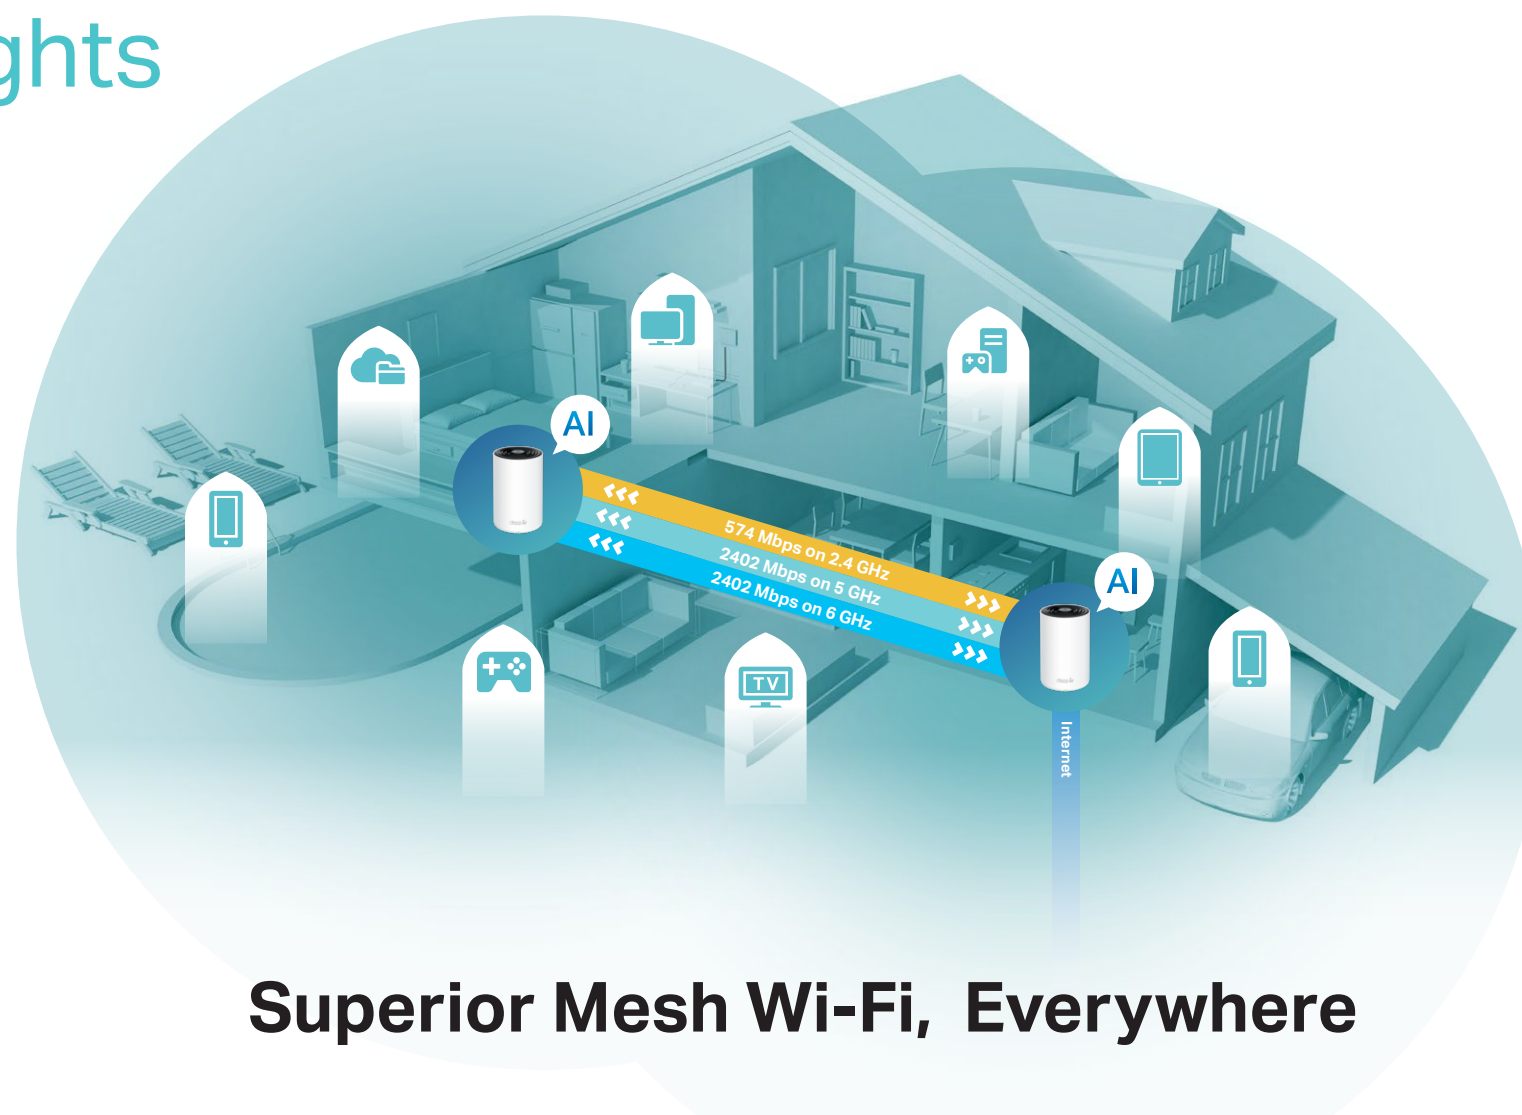

Superior Mesh Wi-Fi,
Everywhere

AXE5400

Tri-Band Mesh Wi-Fi 6E System

Includes latest
6 GHz Wi-Fi band

Backwards Compatible
Supports all Wi-Fi generations and devices**

Deco XE75

Compatible with
amazon alexa

works with
Google Home

Wi-Fi 6E

Highlights

Superior Mesh Wi-Fi, Everywhere

Deco XE75 = Tri-Band Wi-Fi 6E + TP-Link Mesh Technology + HomeShield

Wi-Fi 6E Huge Leap Forward for Wi-Fi

Robust High-Speed Connections